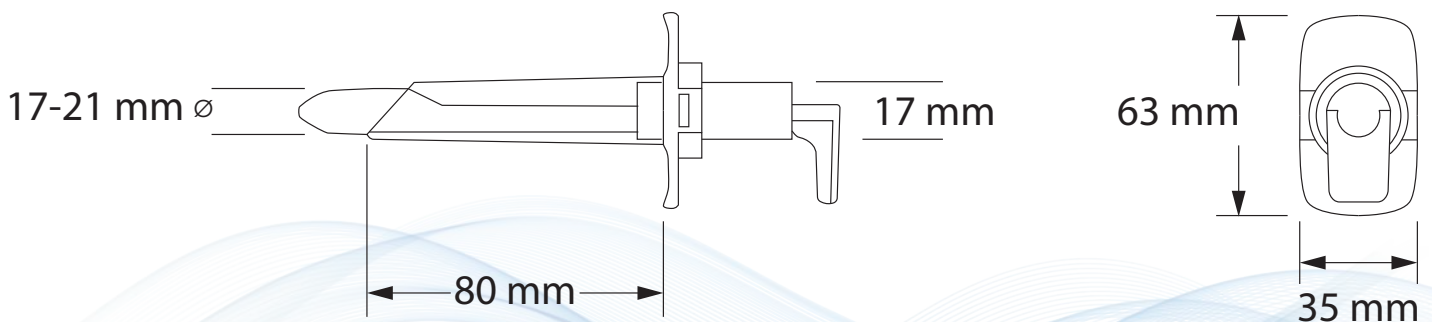

## SoloSpec<sup>™</sup> Anoscope with Bevel tip

Introducing the new SoloSpec<sup>™</sup>  
disposable anoscope with bevel tip.

Made of environmentally friendly plastic,  
it conducts light very well and provides  
an optimal view for the examiner and  
a gentle examination for the patient.

## Benefits

- The beveled tip provides better access for treatment of hemorrhoids.
- Smooth transition between the obturator and anoscope body
- Compatible with Welch Allyn & Heine Illumination systems
- Improves infection control by reducing potential patient to patient cross-contamination

### Order Code:

42310-2-SC – SoloSpec™ Disposable Anoscope Bevel Tip. Case /25

Distributed by:

**ORION**<sup>™</sup>  
CONCEPTS

orionconceptsinc.com  
info@orionconceptsinc.com