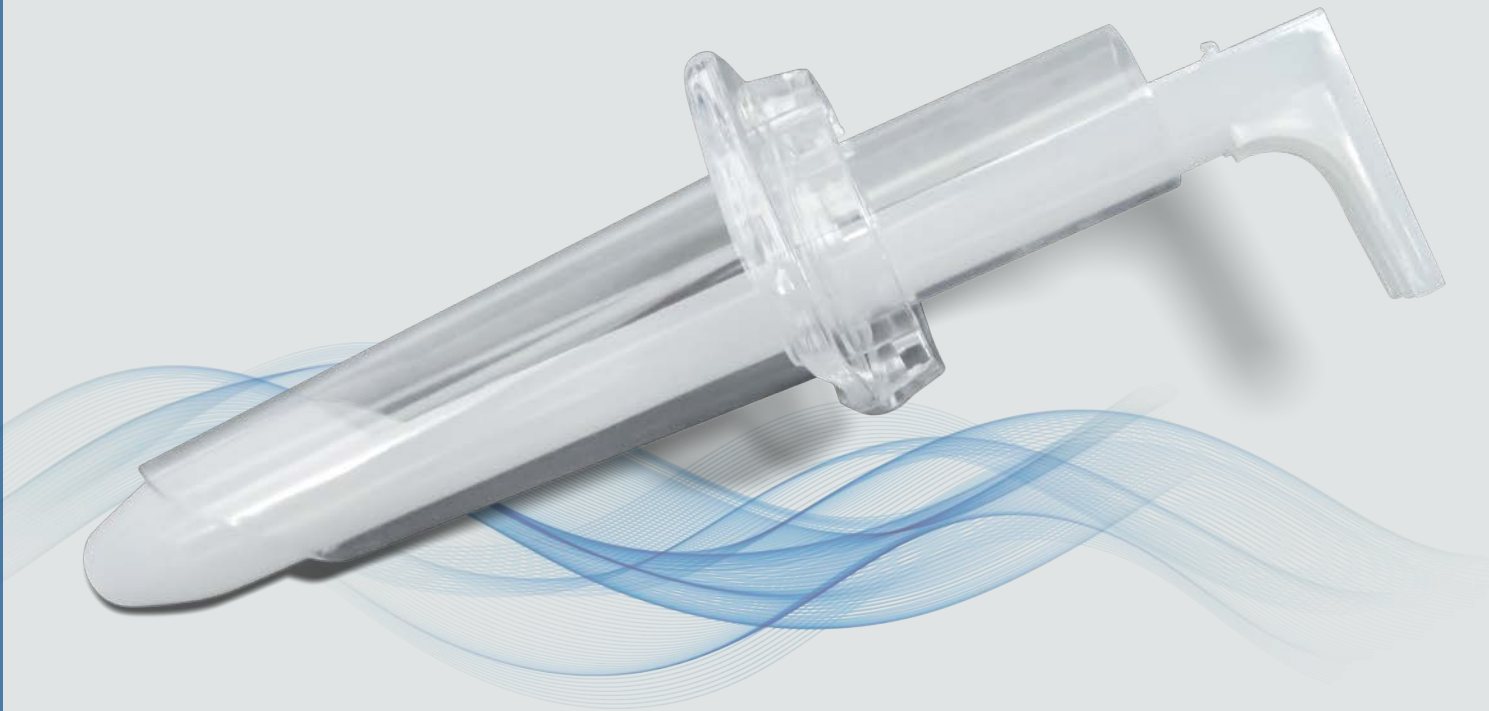

## SoloSpec<sup>™</sup> Anoscope with Bevel tip

Introducing the new SoloSpec<sup>™</sup>  
disposable anoscope with bevel tip.

Made of environmentally friendly plastic,  
it conducts light very well and provides  
an optimal view for the examiner and  
a gentle examination for the patient.

## Benefits

- The beveled tip provides better access for treatment of hemorrhoids.
- Smooth transition between the obturator and anoscope body
- Compatible with Welch Allyn & Heine Illumination systems
- Improves infection control by reducing potential patient to patient cross-contamination

## Material

- Polystyrene crystal, Polyethylene HD
- Environmentally friendly

### Order Code:

42310-2-SC – SoloSpec™ Disposable Anoscope Bevel Tip. Case /25

Distributed by:

**ORION**<sup>™</sup>  
CONCEPTS

orionconceptsinc.com  
info@orionconceptsinc.com